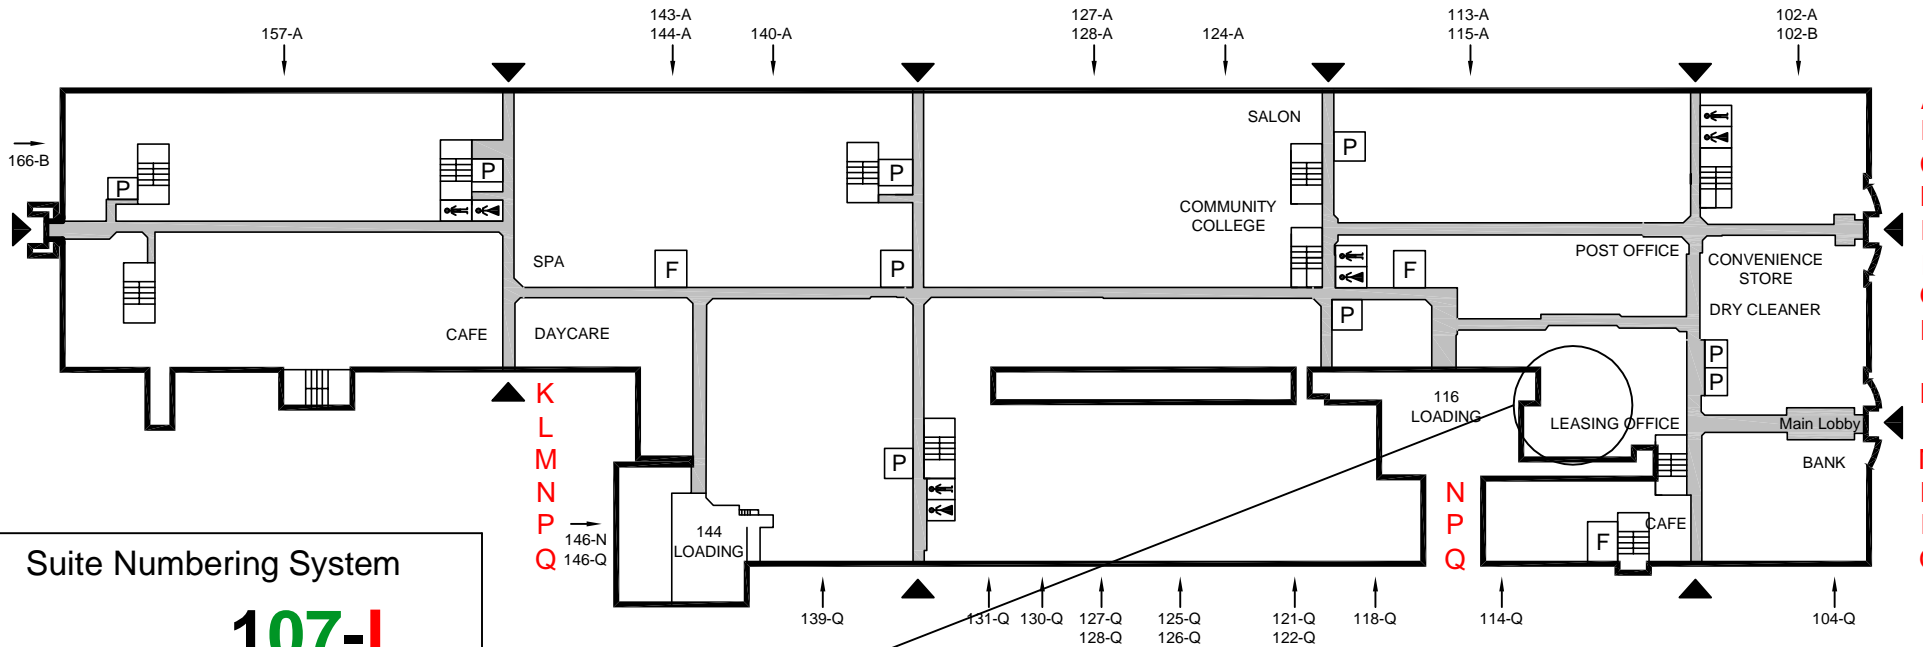

COMMUTER RAIL

EAST DRIVE

166 160 155 150 145 140 135 130 125 120 115 110 107 101

A  
B  
C  
D  
E  
F  
G  
H  
J

A  
B  
C  
D  
E  
F  
G  
H  
J  
K  
L  
M  
N  
P  
Q

### Suite Numbering System

**107-L**

Represents Floor # →

Represents the bay # (North/South) →

Represents the bay letter (East/West) →

#### KEY

- ▲ Building Entrance
- P Elevator - Passenger
- ☐ Egress Stair
- ♿ Restrooms